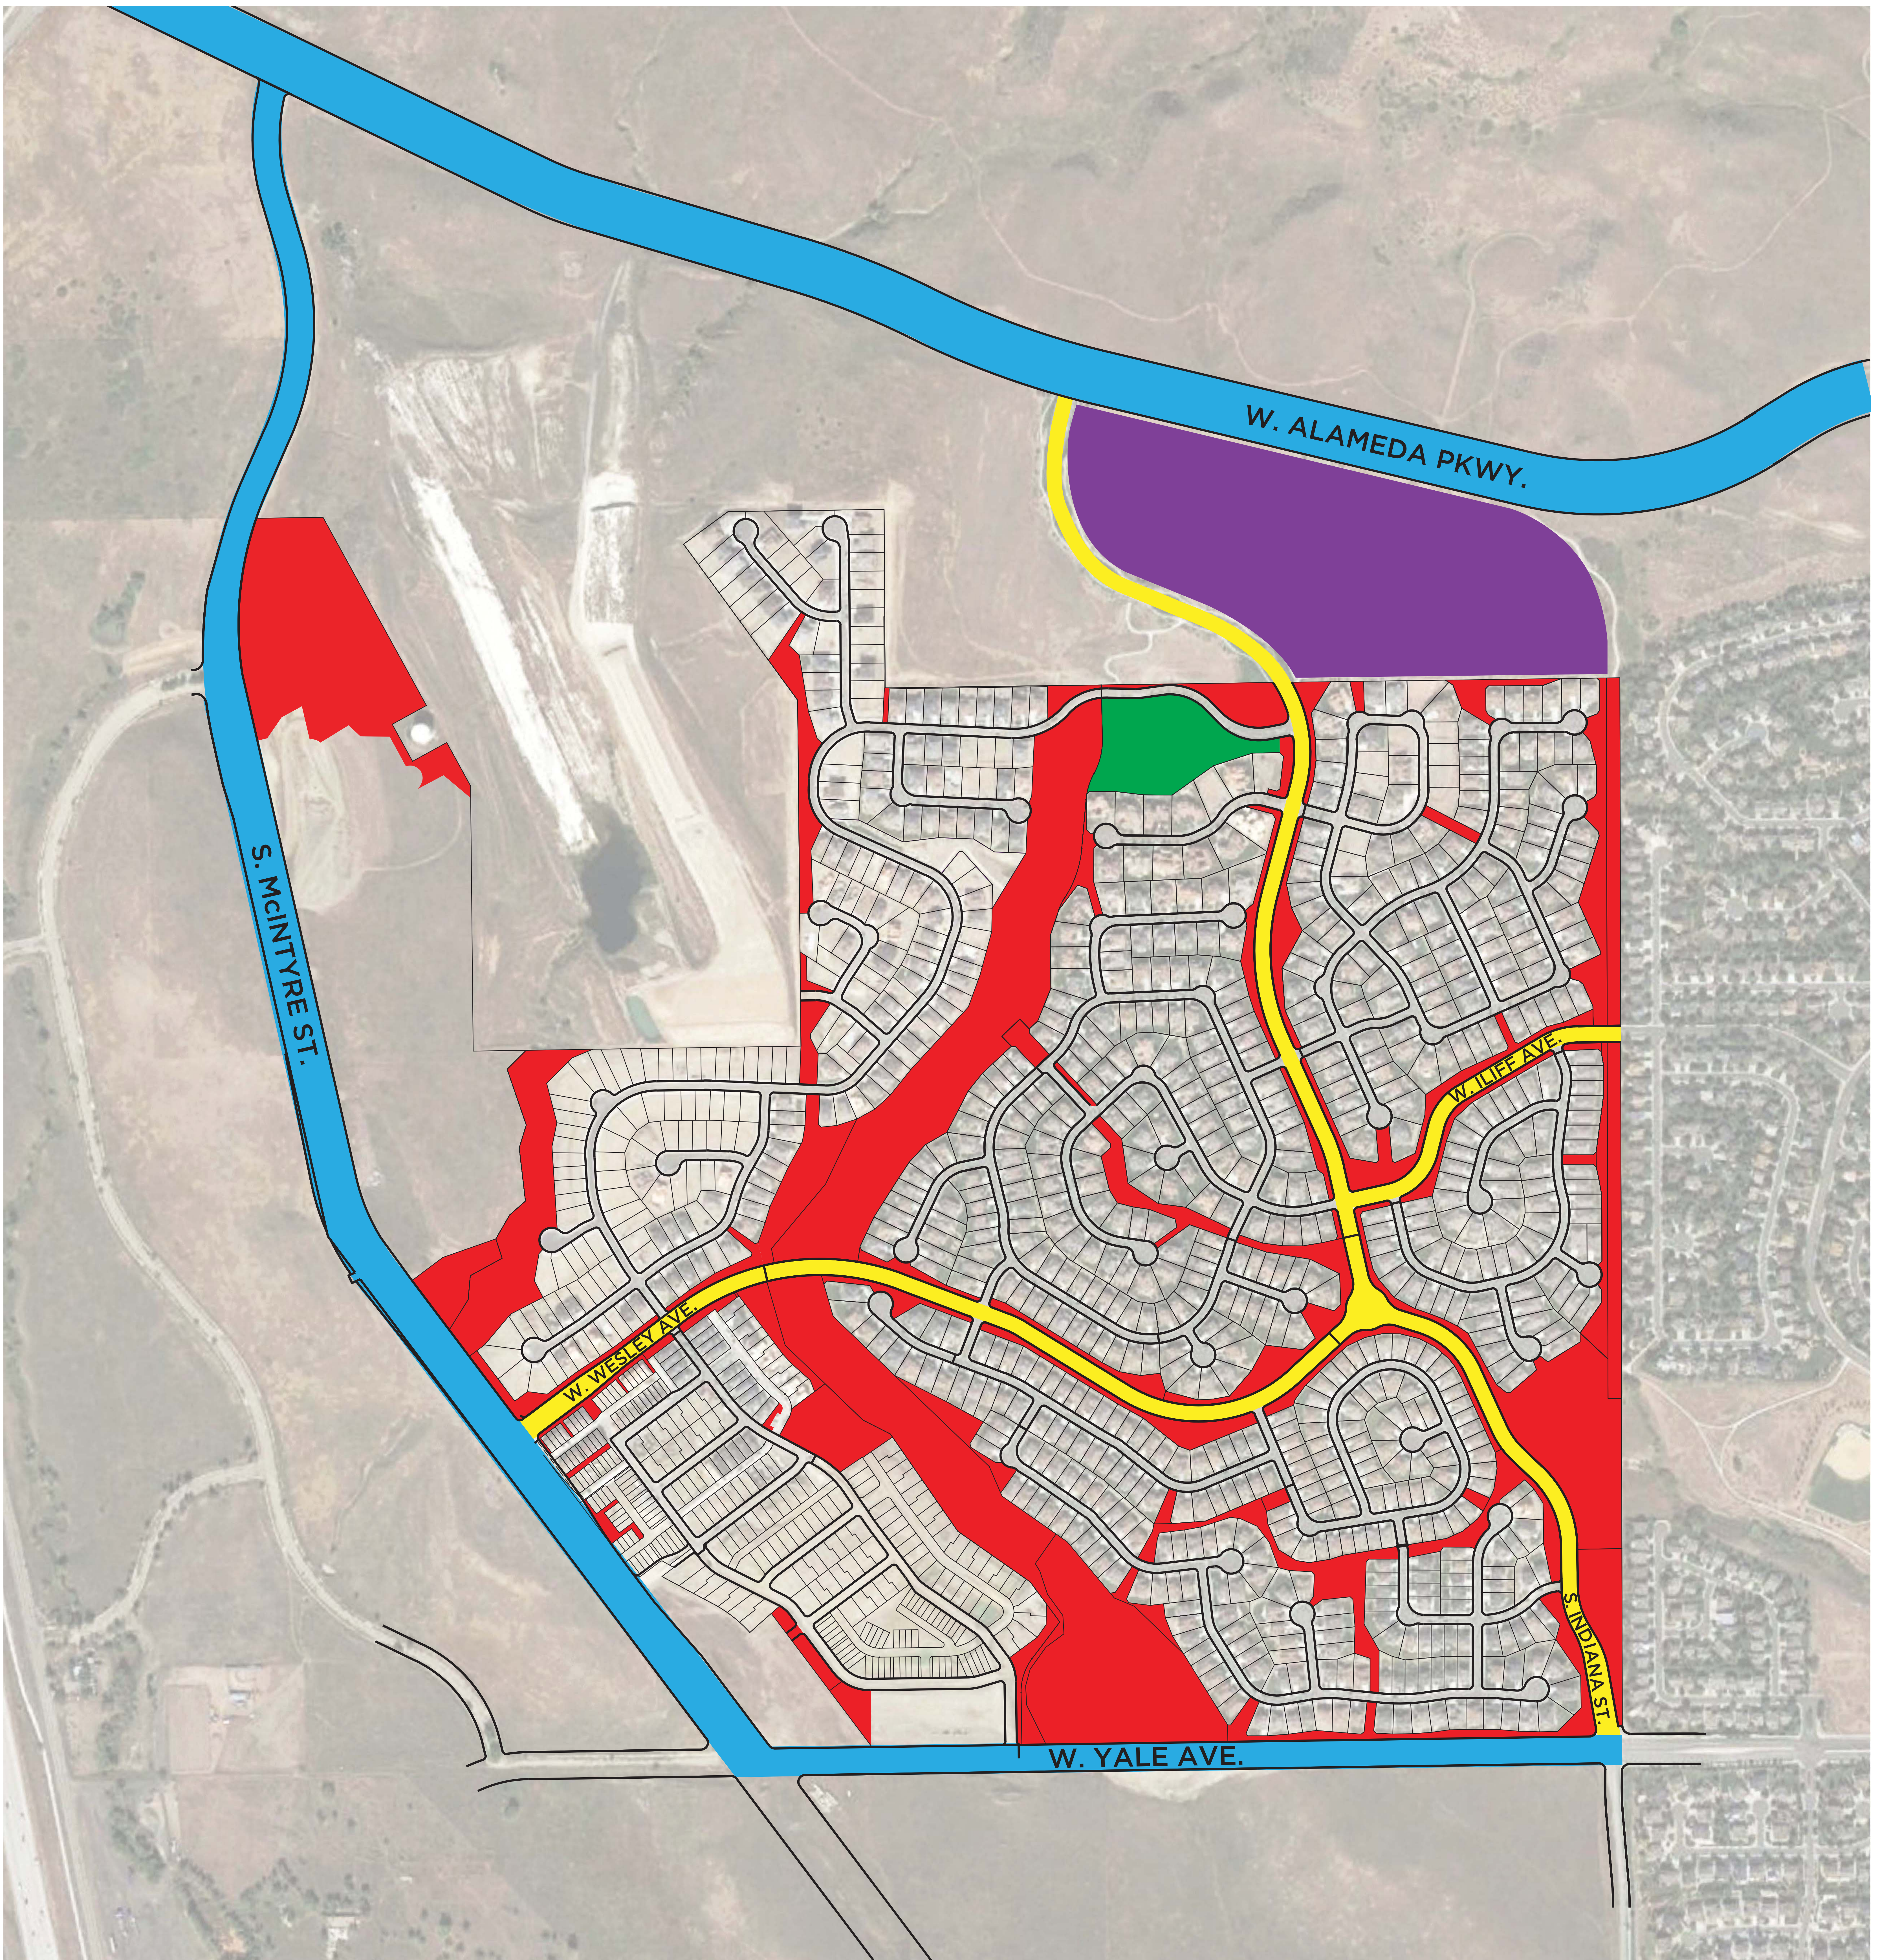

SOLTERRA

FOSSIL RIDGE METROPOLITAN DISTRICT IMPROVEMENTS

LEGEND

-  LANDSCAPE AND DRAINAGE
-  PERIMETER ROADS
-  COLLECTOR ROADS
-  RECREATION CENTER
-  FORSBERG PARK

*UTILITIES NOT SHOWN

DRAFT
SUBJECT TO CHANGE

prepared by: April 7, 2017